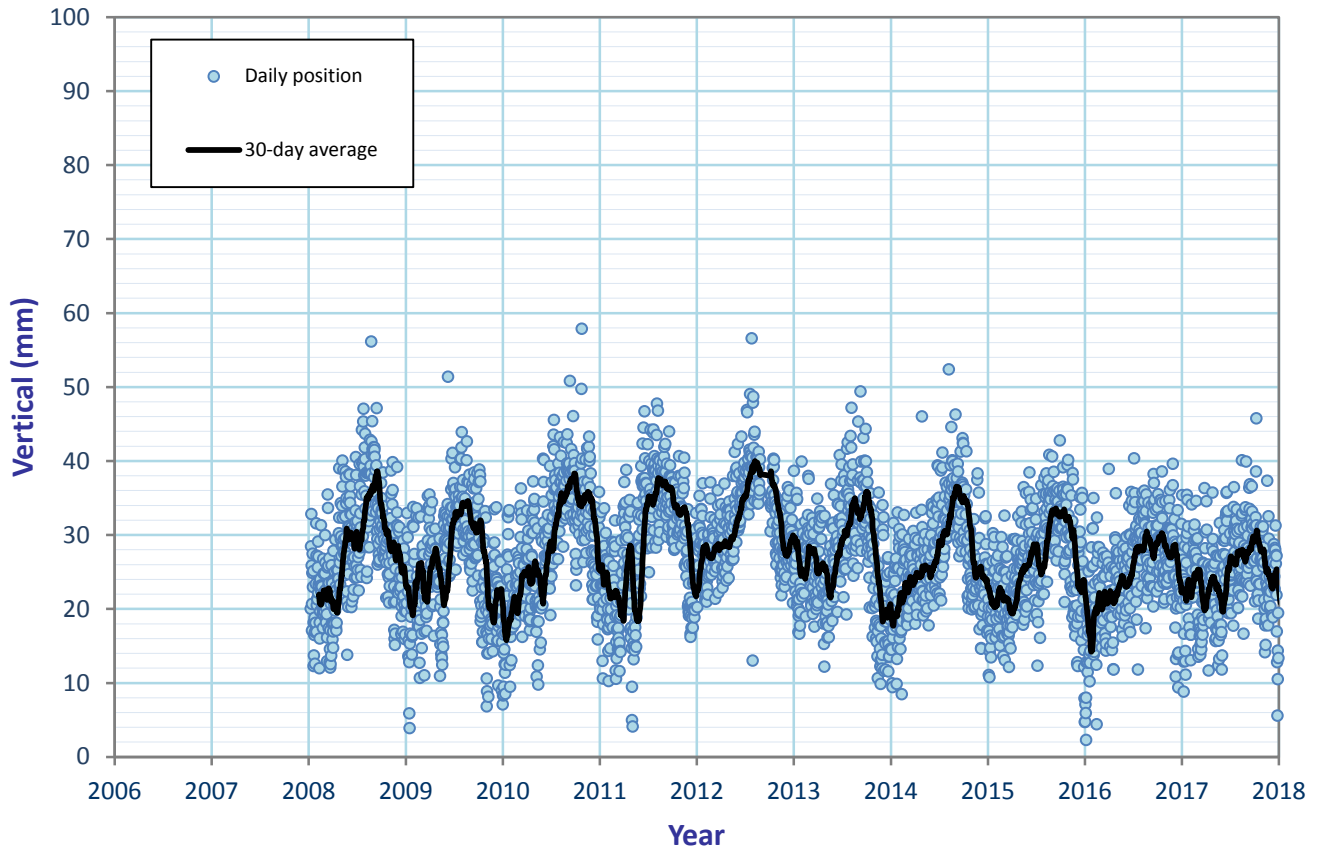

VERTICAL POSITION - NEW-MARKHAM, TN (STATION-NMKM)

VERTICAL POSITION - HOUSTON, TX(STATION-ZHU1)

VERTICAL POSITION - MADERA, CA (STATION-P307)