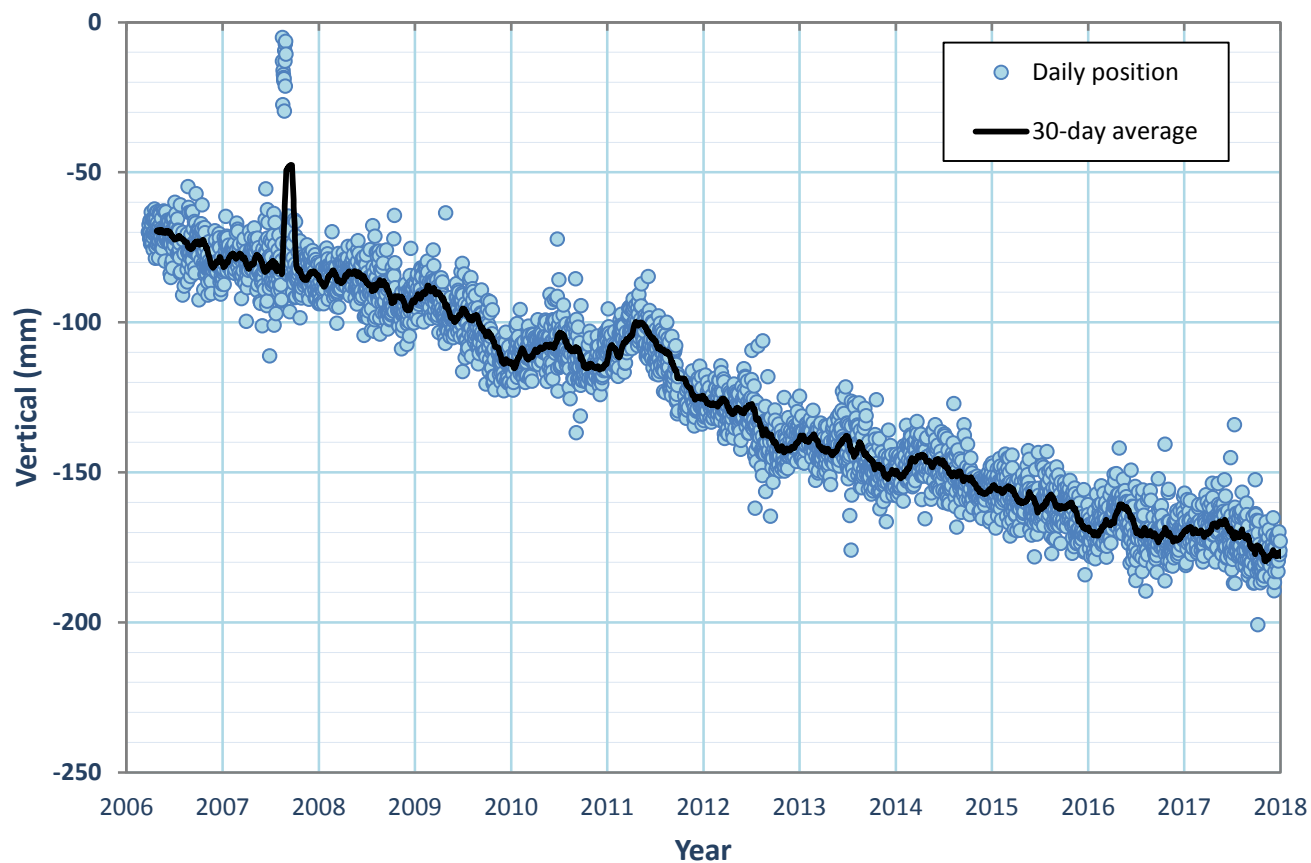

VERTICAL POSITION - NEW-MARKHAM, TN (STATION-NMKM)

VERTICAL POSITION - HOUSTON, TX(STATION-ZHU1)

VERTICAL POSITION - MADERA, CA (STATION-P307)