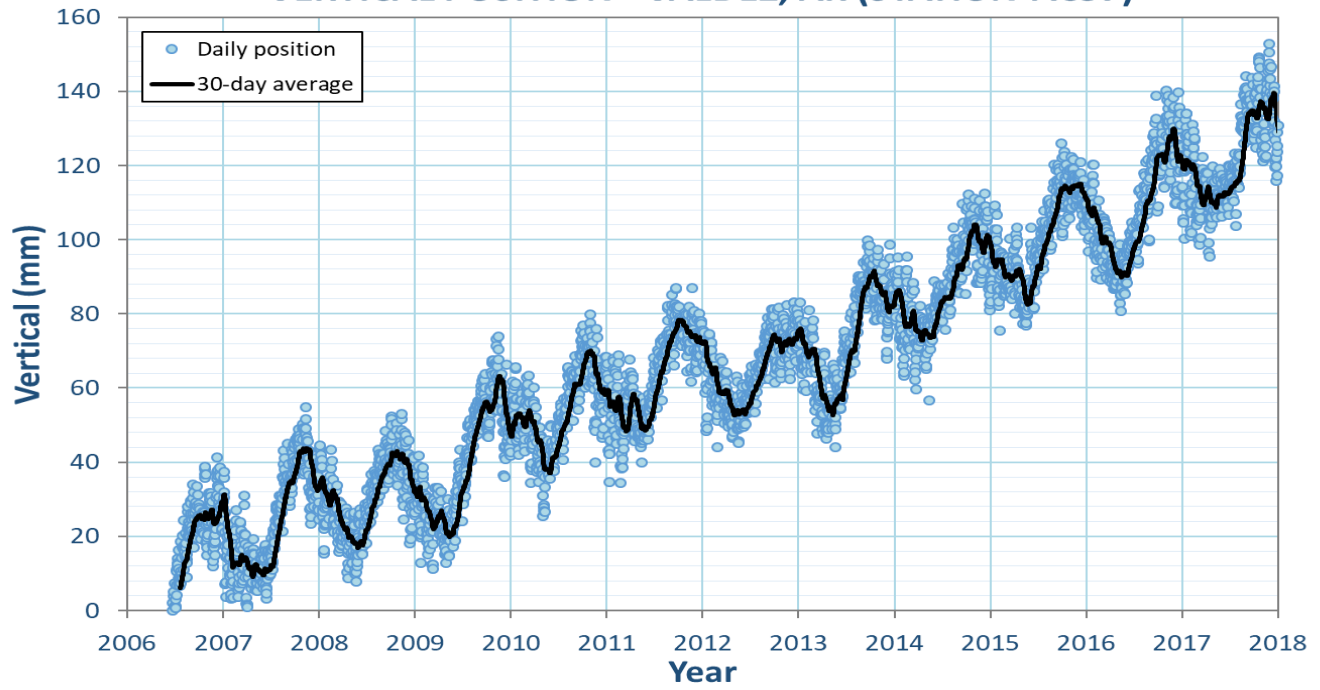

VERTICAL POSITION - VALDEZ, AK (STATION-AC57)

VERTICAL POSITION - SERMERSOOQ, GREENLAND (STATION HEL2)