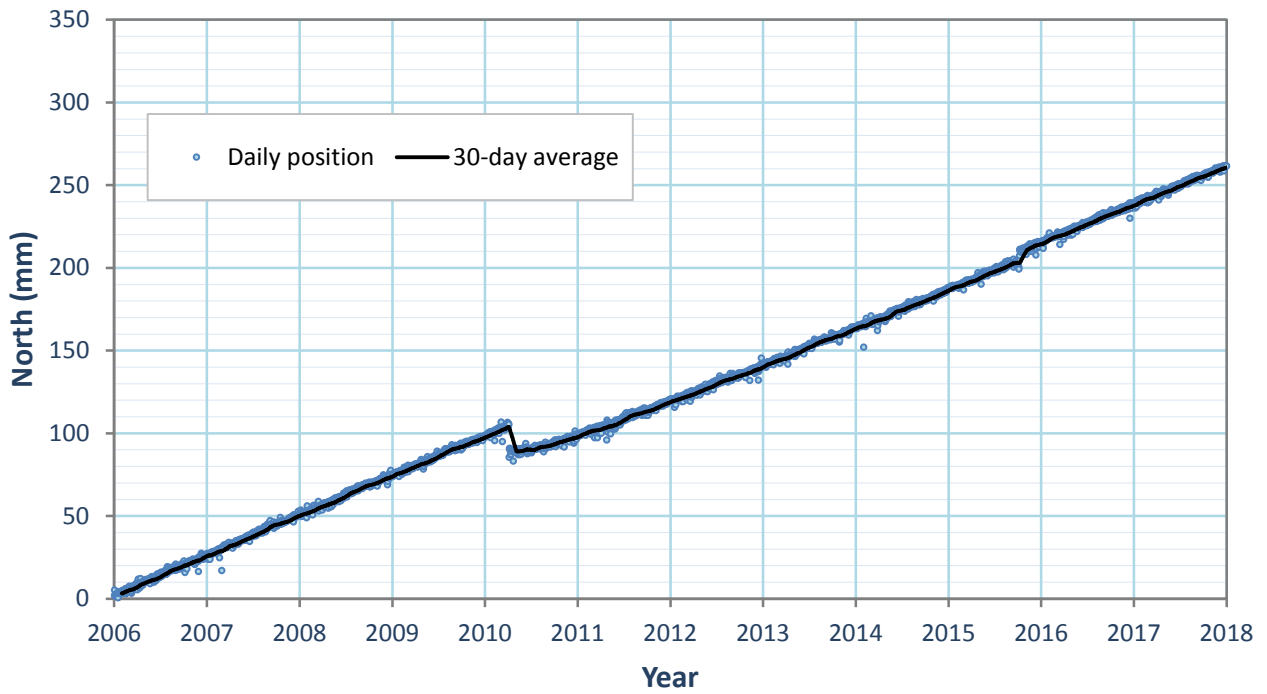

NORTH POSITION- PACIFIC BEACH, WA (STATION-PABH)

EAST POSITION- PACIFIC BEACH, WA (STATION-PABH)

NORTH POSITION- VALLECITO, CA (STATION-P480)

EAST POSITION- VALLECITO, CA (STATION-P480)

NORTH POSITION- U.S. GYPSUM COMPANY, CA (STATION-USGC)