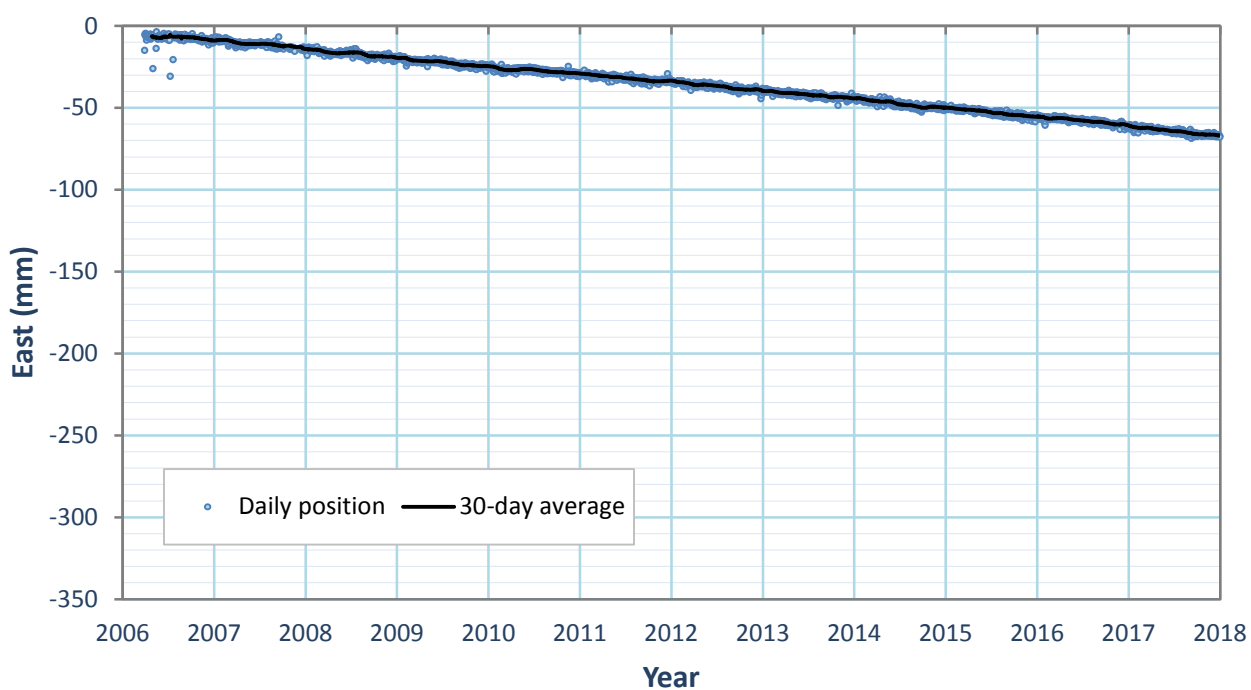

EAST POSITION- COTTONSPRGCS2006, CA (STATION-P607)