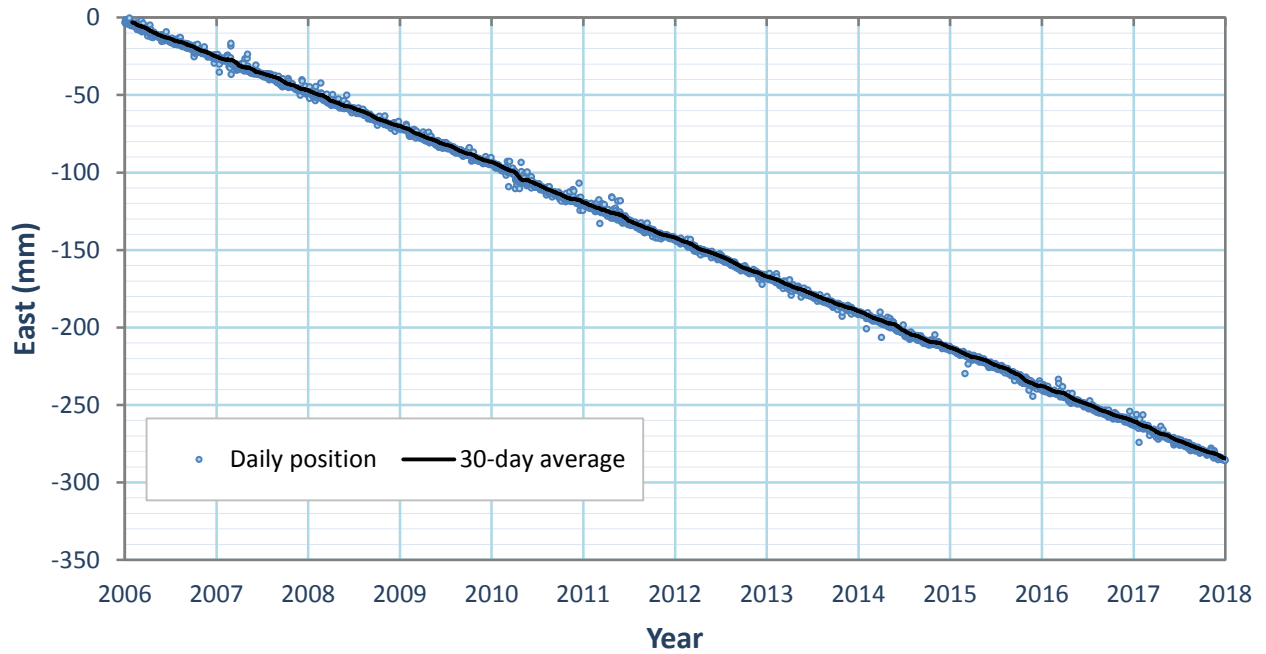

EAST POSITION- U.S. GYPSUM COMPANY, CA (STATION-USGC)