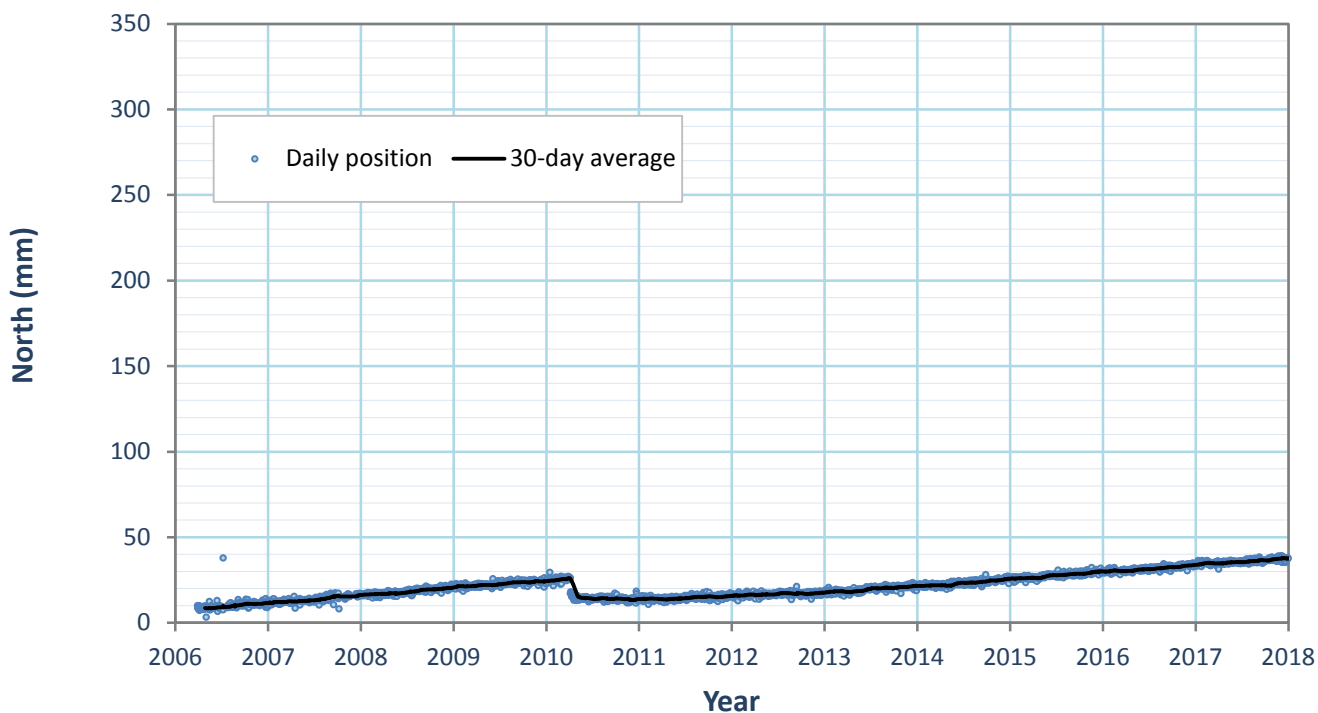

NORTH POSITION- COTTONSPRGCS2006 CA (STATION-P607)