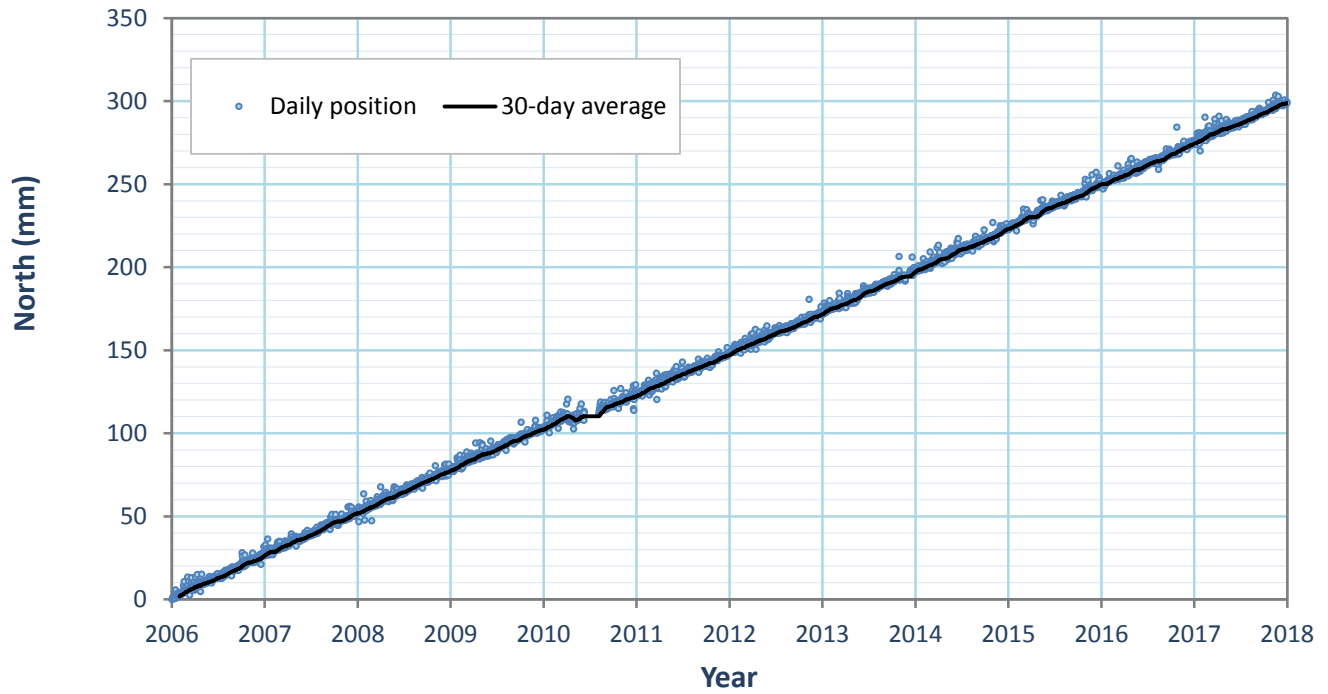

NORTH POSITION- PACIFIC BEACH, WA (STATION-PABH)

EAST POSITION- PACIFIC BEACH, WA (STATION-PABH)

NORTH POSITION- VALLECITO, CA (STATION-P480)

EAST POSITION- VALLECITO, CA (STATION-P480)

NORTH POSITION- U.S. GYPSUM COMPANY, CA (STATION-USGC)