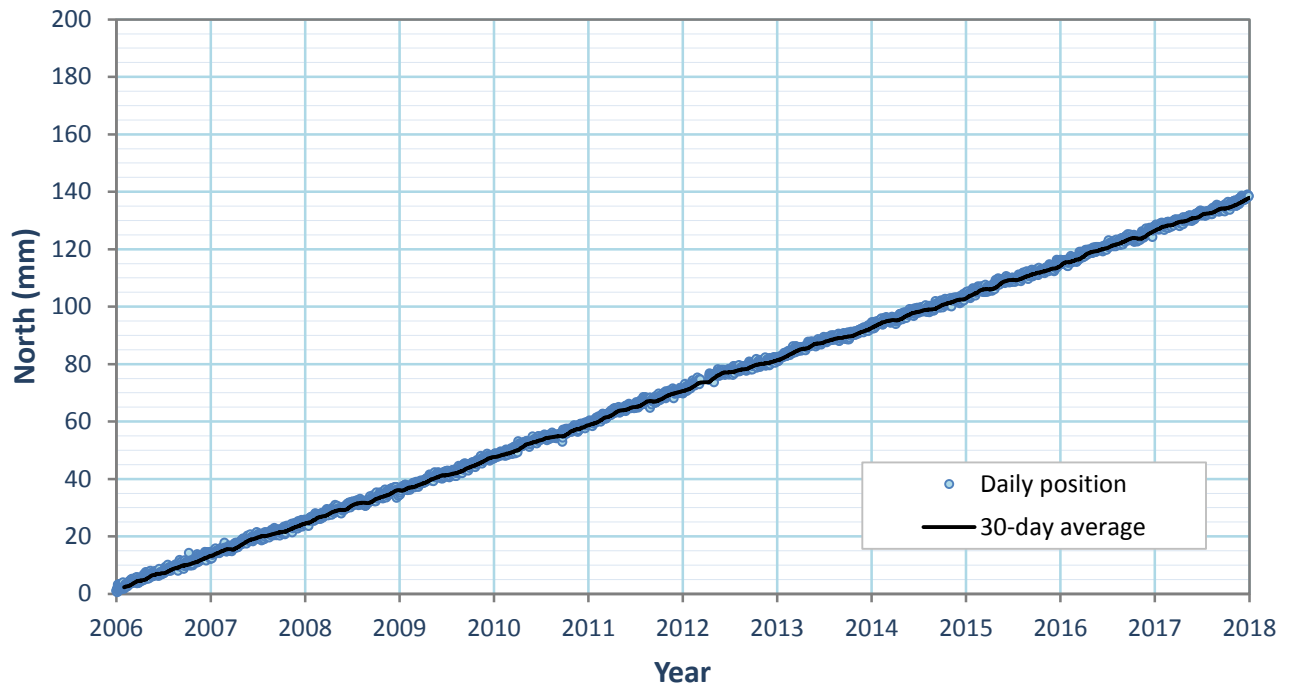

NORTH POSITION- PACIFIC BEACH, WA (STATION-PABH)

EAST POSITION- PACIFIC BEACH, WA (STATION-PABH)

NORTH POSITION- VALLECITO, CA (STATION-P480)

EAST POSITION- VALLECITO, CA (STATION-P480)

NORTH POSITION- U.S. GYPSUM COMPANY, CA (STATION-USGC)