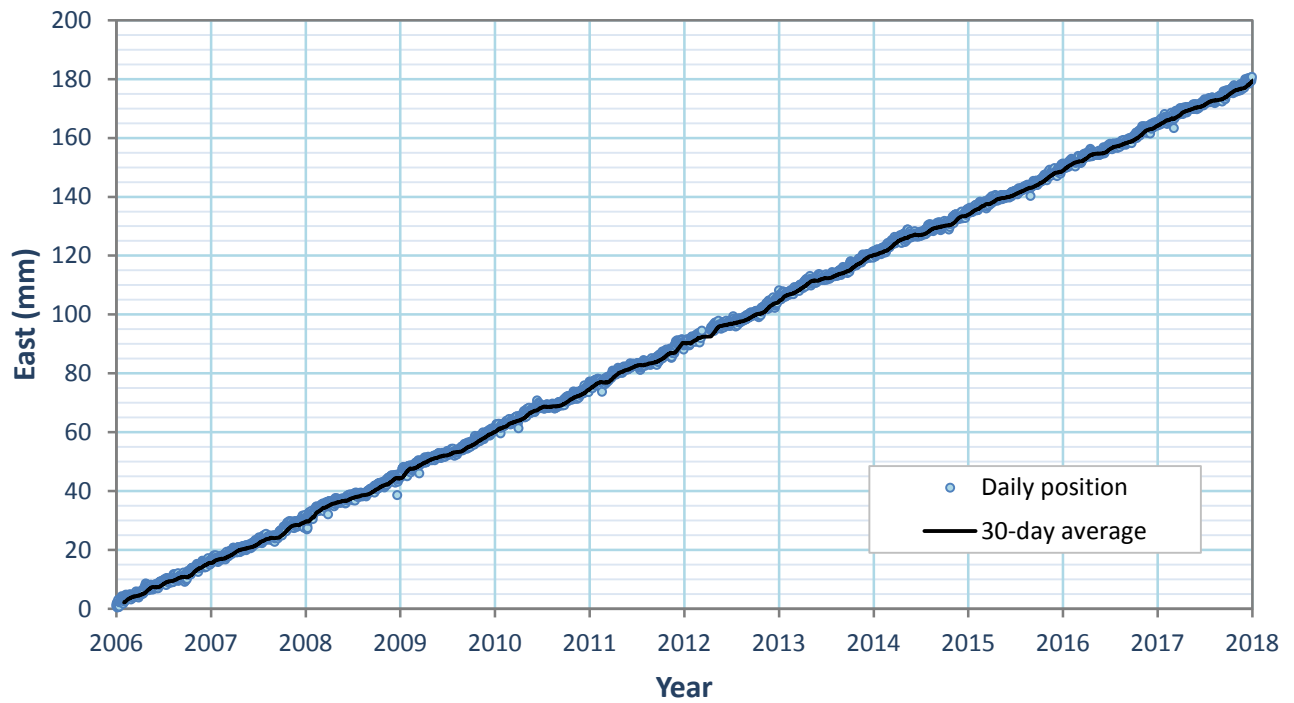

NORTH POSITION- PACIFIC BEACH, WA (STATION-PABH)

EAST POSITION- PACIFIC BEACH, WA (STATION-PABH)

NORTH POSITION- VALLECITO, CA (STATION-P480)

EAST POSITION- VALLECITO, CA (STATION-P480)

NORTH POSITION- U.S. GYPSUM COMPANY, CA (STATION-USGC)