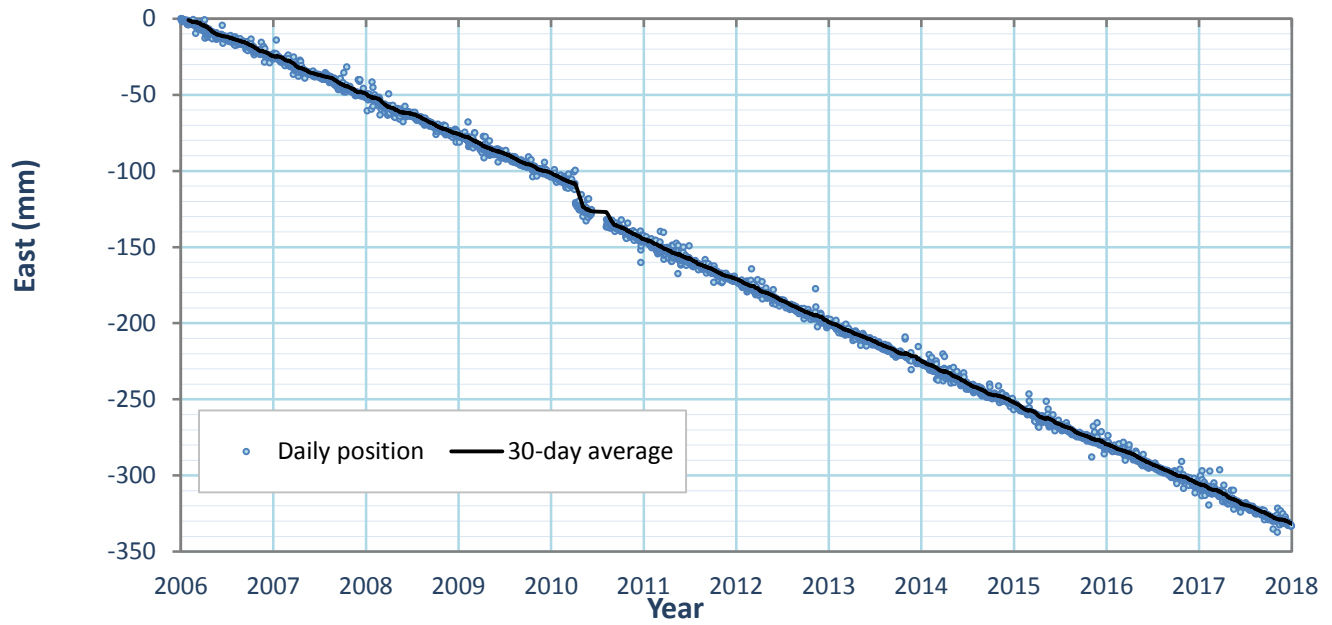

NORTH POSITION- PACIFIC BEACH, WA (STATION-PABH)

EAST POSITION- PACIFIC BEACH, WA (STATION-PABH)

NORTH POSITION- VALLECITO, CA (STATION-P480)

EAST POSITION- VALLECITO, CA (STATION-P480)

NORTH POSITION- U.S. GYPSUM COMPANY, CA (STATION-USGC)