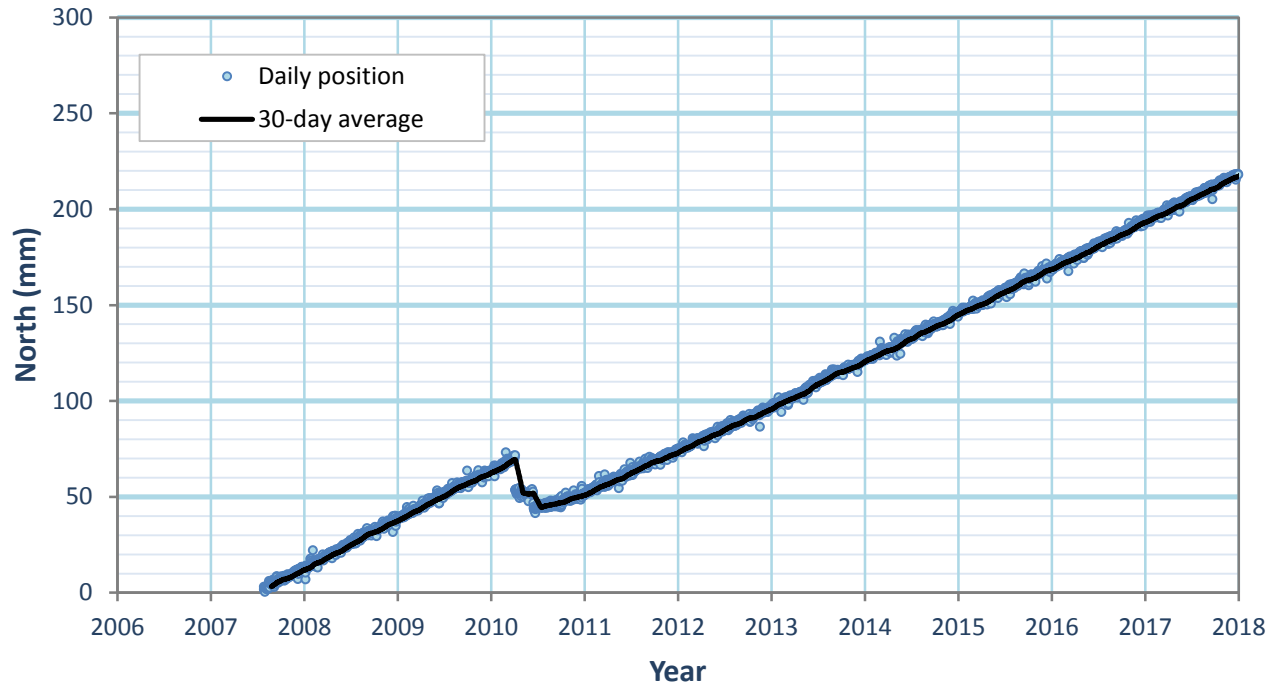

EAST POSITION- CARRIZOMTNC2007, CA (STATION-P481)