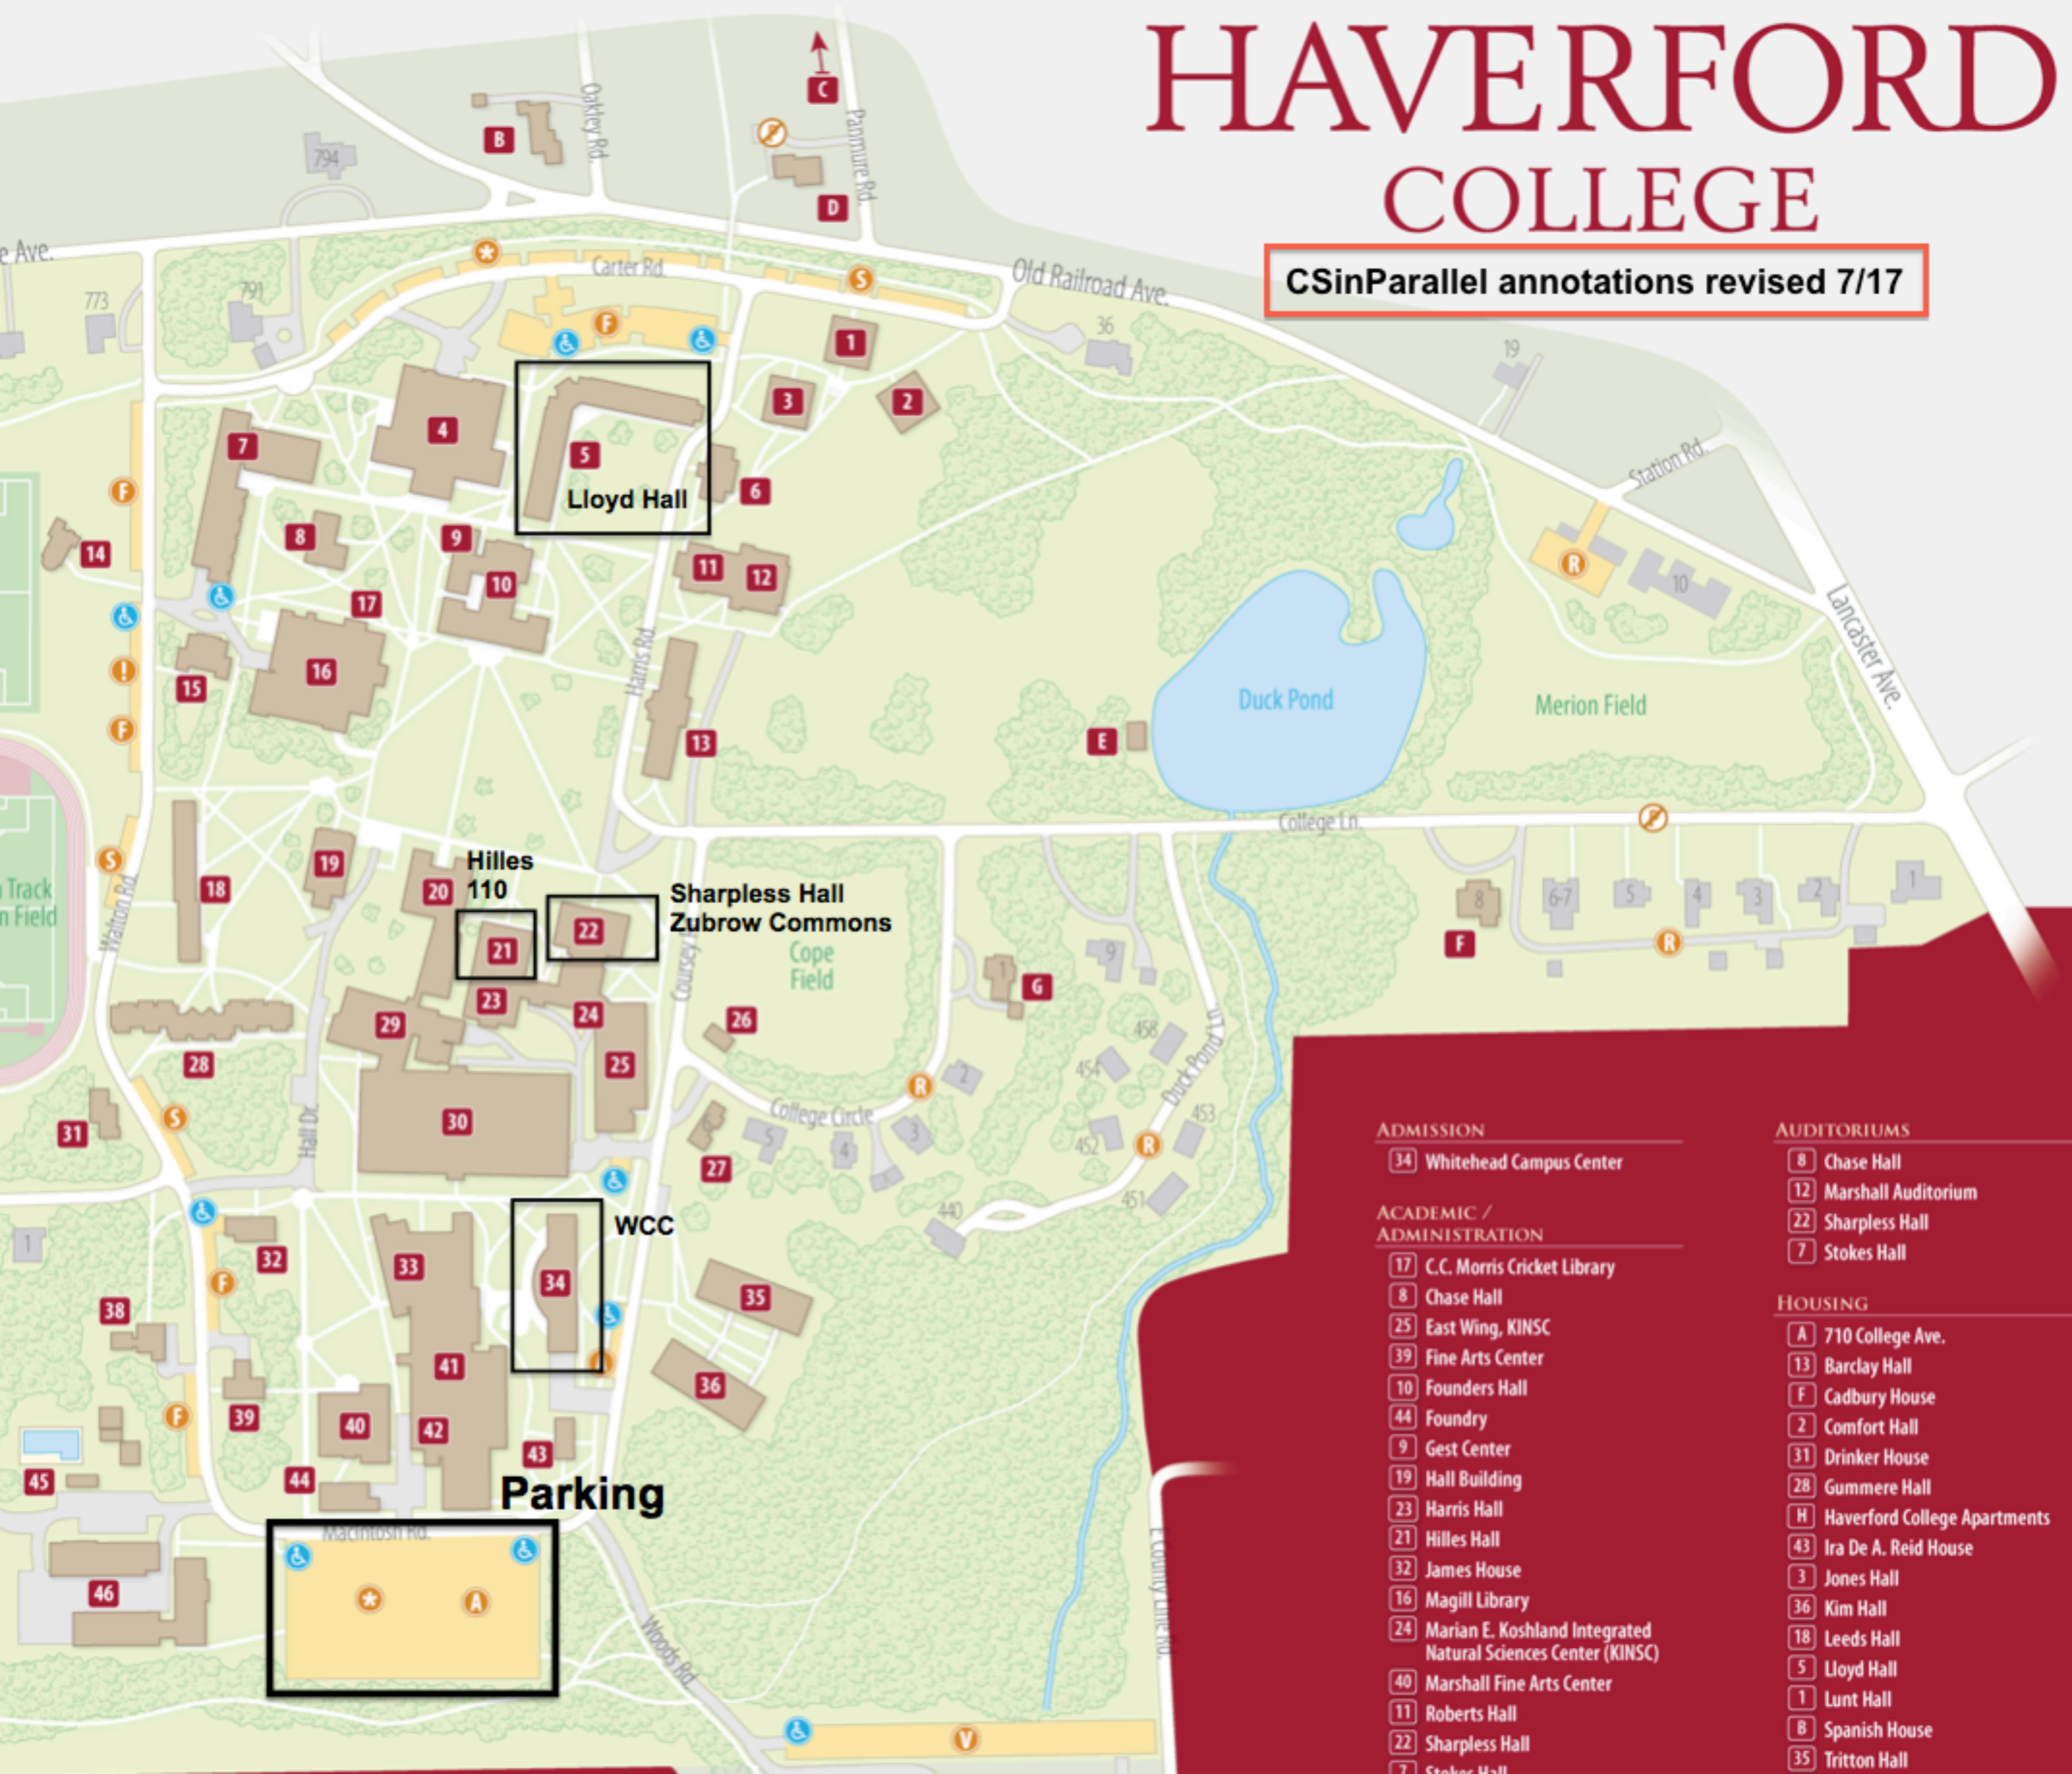

# Haverford College

CSinParallel annotations revised 7/17

Lloyd Hall

Hilles 110

Sharpless Hall  
Zubrow Commons

WCC

Parking

**ADMISSION**

- 34 Whitehead Campus Center

**ACADEMIC / ADMINISTRATION**

- 17 C.C. Morris Cricket Library
- 8 Chase Hall
- 25 East Wing, KINSC
- 39 Fine Arts Center
- 10 Founders Hall
- 44 Foundry
- 9 Gest Center
- 19 Hall Building
- 23 Harris Hall
- 21 Hilles Hall
- 32 James House
- 16 Magill Library
- 24 Marian E. Koshland Integrated Natural Sciences Center (KINSC)
- 40 Marshall Fine Arts Center
- 11 Roberts Hall
- 22 Sharpless Hall
- 7 Stokes Hall

**AUDITORIUMS**

- 8 Chase Hall
- 12 Marshall Auditorium
- 22 Sharpless Hall
- 7 Stokes Hall

**HOUSING**

- A 710 College Ave.
- 13 Barclay Hall
- F Cadbury House
- 2 Comfort Hall
- 31 Drinker House
- 28 Gummere Hall
- H Haverford College Apartments
- 43 Ira De A. Reid House
- 3 Jones Hall
- 36 Kim Hall
- 18 Leeds Hall
- 5 Lloyd Hall
- 1 Lunt Hall
- 8 Spanish House
- 35 Tritton Hall