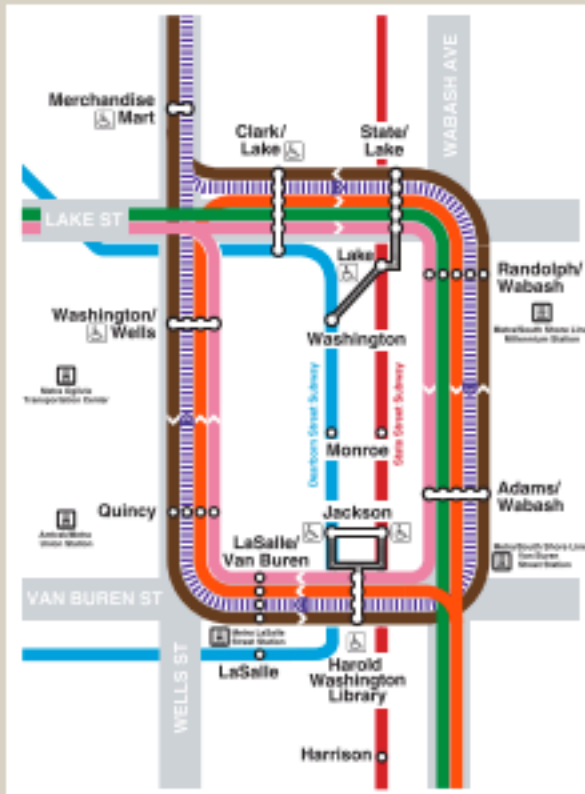

Rail ('L') System Map

For Travel Information Call:
1-312-836-7000

For Customer Assistance Call:
1-888-YOUR-CTA

Hearing Impaired:
1-888-CTA-TTY1

Online:
transitchicago.com

**ORD
O'Hare
Airport**

Loyola

**Union Station
(just west of Loop)**

**MDW
Midway
Airport**

- Station
- Rush period service only
- Direction of travel
- Boarding at station in direction shown only
- Commuter rail
- Park & Ride
- Accessible station
- Airport
- Transfer station
- Transfer station: Use forward to transfer between lines

Loop

Lake Michigan

©2015 Chicago Transit Authority, all rights reserved. Reproduction without permission is strictly prohibited. Visit transitchicago.com for latest version.